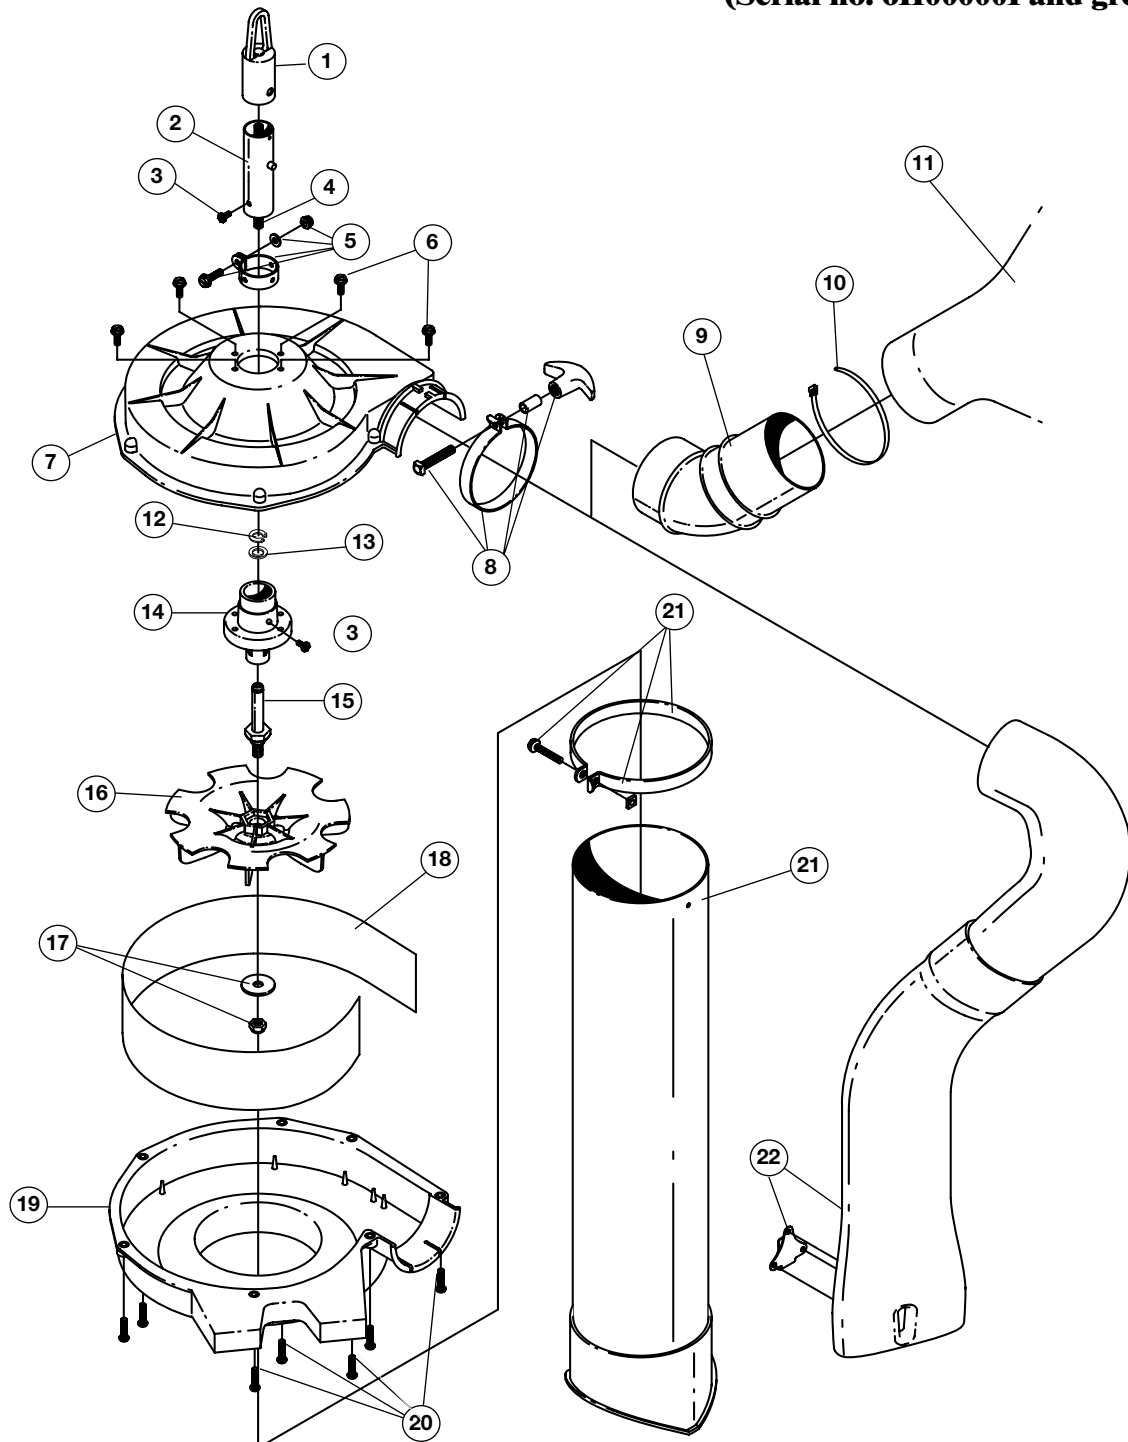

BLOWER VACUUM PARTS LIST - MODEL BV720r
(Serial no. 611000001 and greater)

Item	Part No.	Description
1	612605	Hanger
2	180917	Boom Assembly
3	145569	Anti-Rotation Screw
4	683882	Drive Shaft Assembly
5	153597	Lower Clamp Assembly (includes 3)
6	181853	Mounting Screw
7	180107	Upper Housing
8	683884	Clamp Assembly
9	612929	Adapter
10	612930	Clamp
11	180108	Vacuum Bag Assembly (includes items 9 and 10)

Item	Part No.	Description
12	145570	Retaining Ring
13	145567	Washer
14	181636	Bushing Housing Assembly
15	612931	Impeller Shaft
16	180197	Impeller
17	683887	Nut and Washer Assembly
18	181586	Shield
19	180109	Lower Housing
20	181345	Mounting Screw
21	683888	Vacuum Tube Assembly
22	181641	Blower Tube Assembly